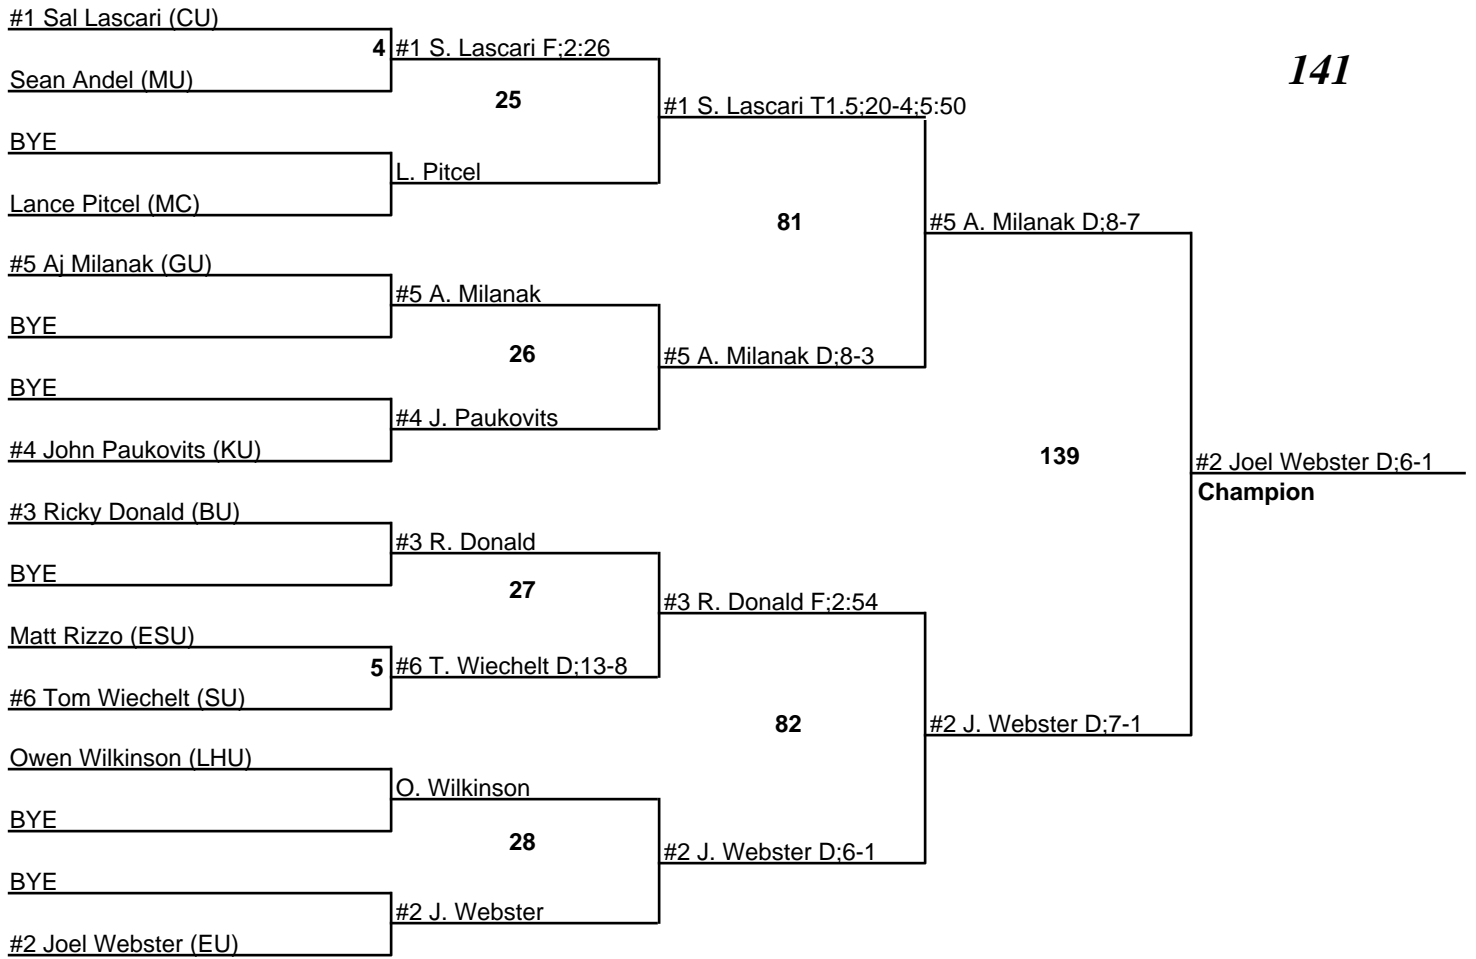

2008 PSAC Championships

Team Standings

Plc	Score	School	CH	WB	1	2	3	4	5	6
1	173.5	Edinboro University	0	0	7	2	0	1	0	0
2	108.0	Bloomsburg University	0	0	1	3	3	1	0	0
3	101.0	Clarion University	0	0	1	2	1	2	2	0
4	90.5	Lock Haven University	0	0	0	1	2	3	1	1
5	60.0	Mercyhurst College	0	0	0	0	0	1	3	3
6	59.0	Gannon University	0	0	0	1	1	1	1	1
7	54.0	East Stroudsburg University	0	0	0	1	1	1	2	0
8	46.0	Kutztown University	0	0	1	0	0	0	1	2
9	29.5	Shippensburg University	0	0	0	0	1	0	0	2
10	23.0	Millersville University	0	0	0	0	1	0	0	1

2008 PSAC Championships

125

2008 PSAC Championships

2008 PSAC Championships

2008 PSAC Championships

2008 PSAC Championships

2008 PSAC Championships

2008 PSAC Championships