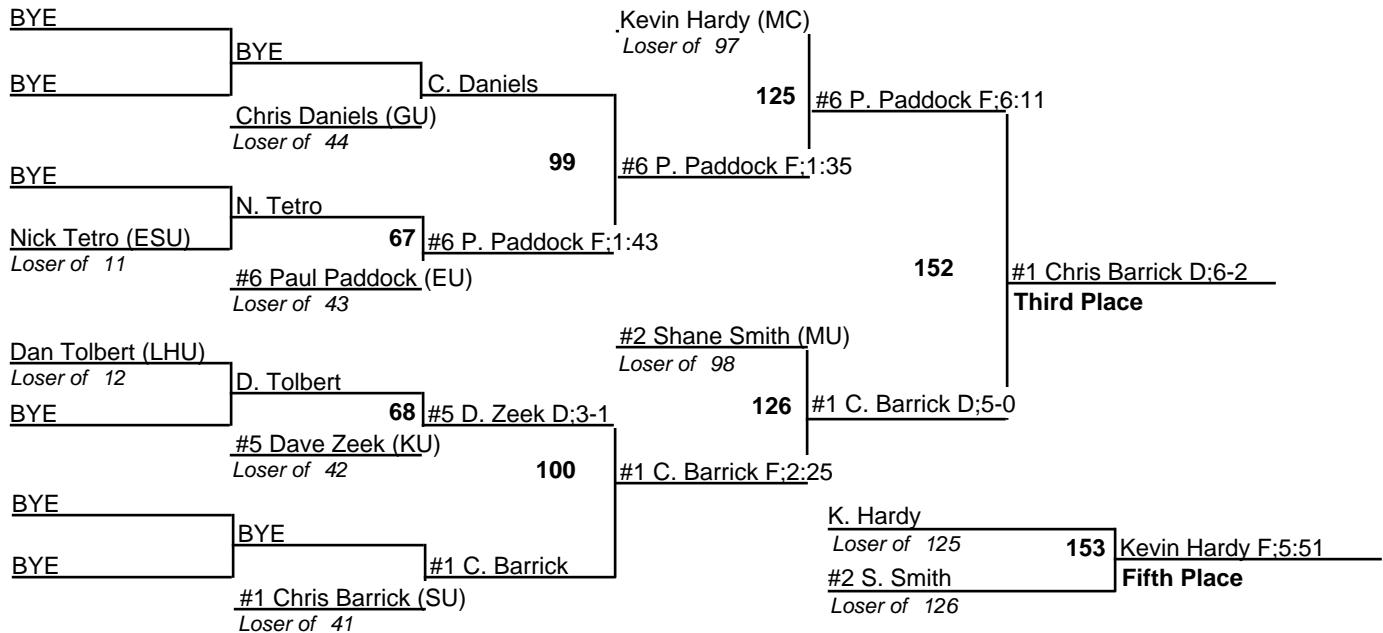

2008 PSAC Championships

125

2008 PSAC Championships

2008 PSAC Championships

2008 PSAC Championships

2008 PSAC Championships

2008 PSAC Championships

2008 PSAC Championships