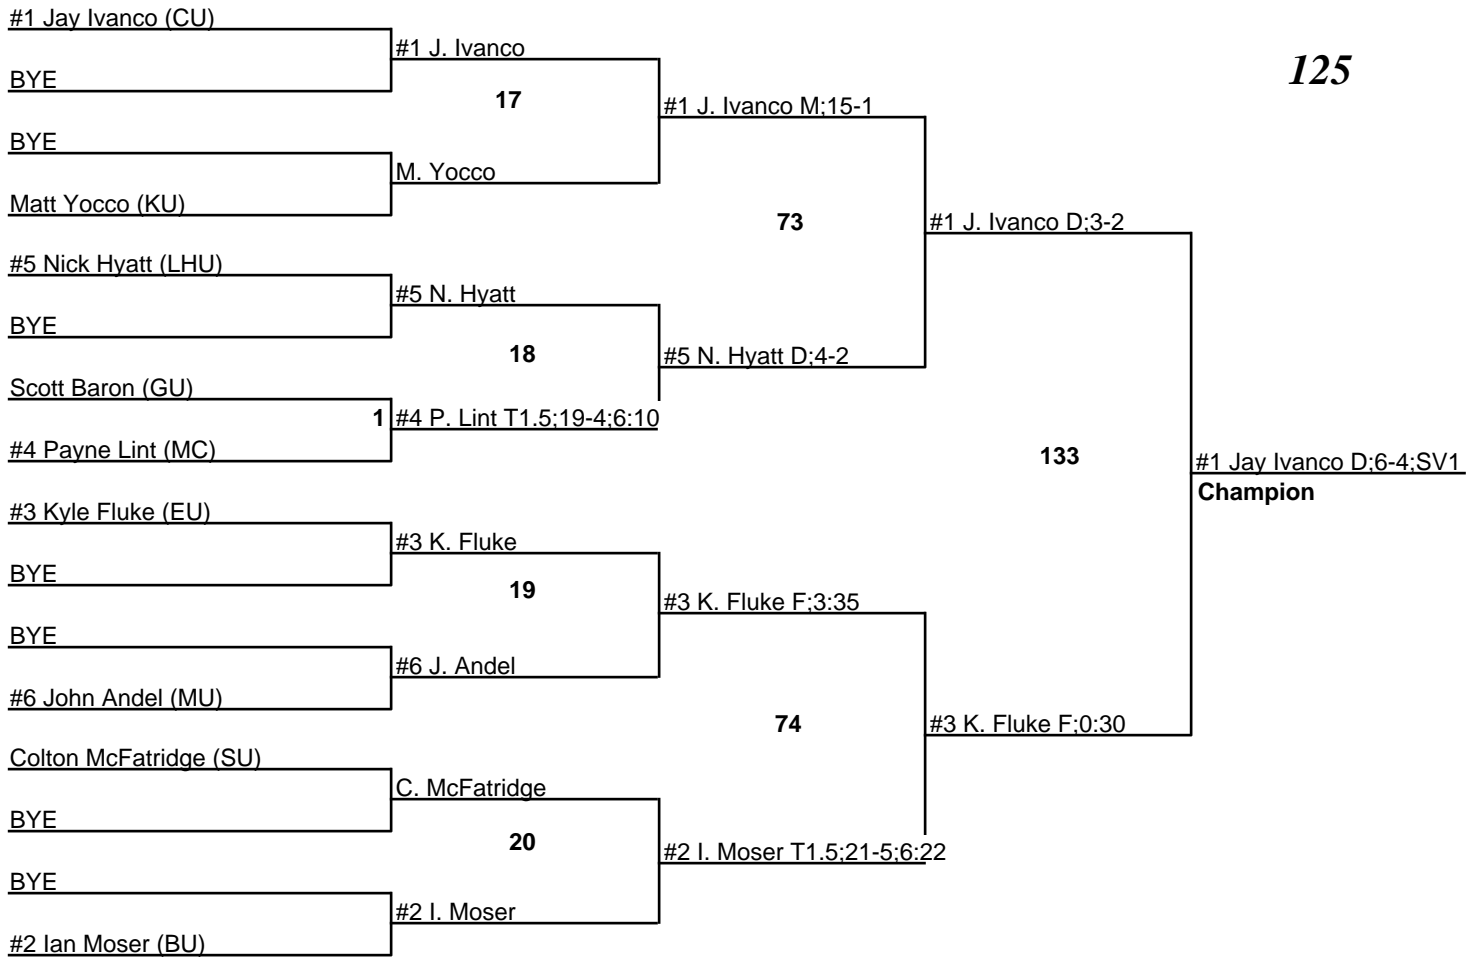

2008 PSAC Championships

Team Standings

Plc	Score	School	CH	WB	1	2	3	4	5	6
1	173.5	Edinboro University	0	0	7	2	0	1	0	0
2	108.0	Bloomsburg University	0	0	1	3	3	1	0	0
3	101.0	Clarion University	0	0	1	2	1	2	2	0
4	90.5	Lock Haven University	0	0	0	1	2	3	1	1
5	60.0	Mercyhurst College	0	0	0	0	0	1	3	3
6	59.0	Gannon University	0	0	0	1	1	1	1	1
7	54.0	East Stroudsburg University	0	0	0	1	1	1	2	0
8	46.0	Kutztown University	0	0	1	0	0	0	1	2
9	29.5	Shippensburg University	0	0	0	0	1	0	0	2
10	23.0	Millersville University	0	0	0	0	1	0	0	1

2008 PSAC Championships

125

2008 PSAC Championships

2008 PSAC Championships

2008 PSAC Championships

2008 PSAC Championships

2008 PSAC Championships

2008 PSAC Championships