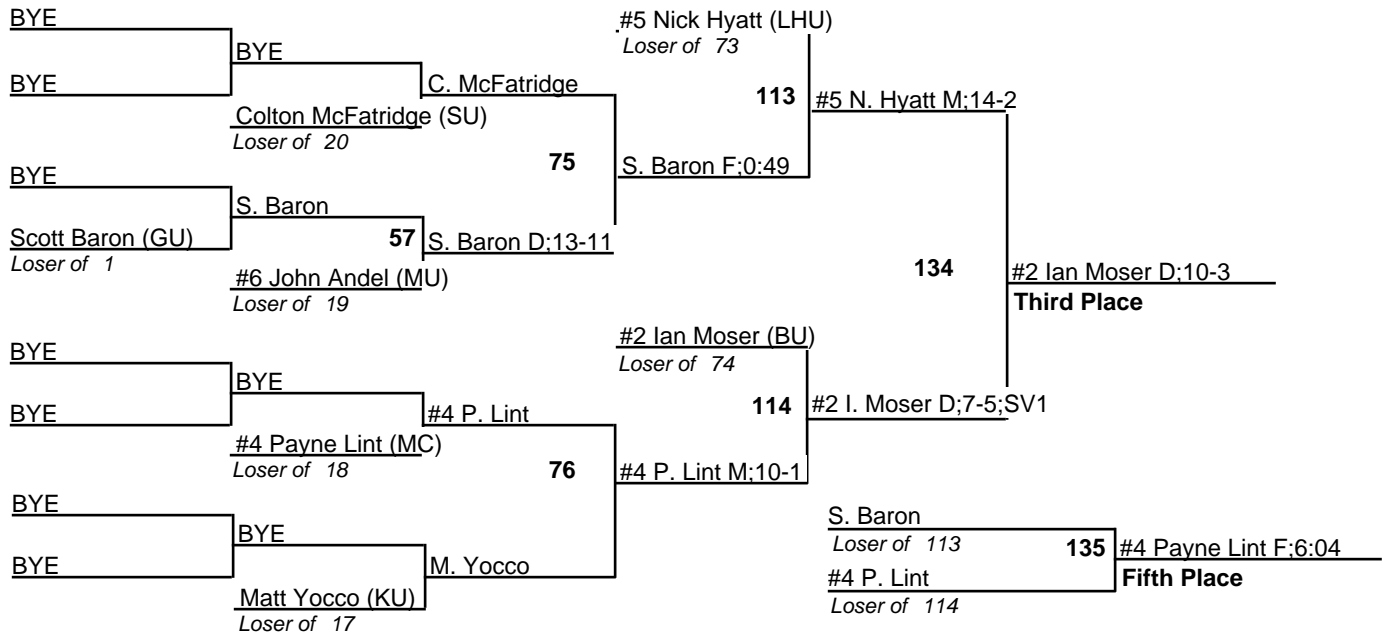

2008 PSAC Championships

Team Standings

Plc	Score	School	CH	WB	1	2	3	4	5	6
1	173.5	Edinboro University	0	0	7	2	0	1	0	0
2	108.0	Bloomsburg University	0	0	1	3	3	1	0	0
3	101.0	Clarion University	0	0	1	2	1	2	2	0
4	90.5	Lock Haven University	0	0	0	1	2	3	1	1
5	60.0	Mercyhurst College	0	0	0	0	0	1	3	3
6	59.0	Gannon University	0	0	0	1	1	1	1	1
7	54.0	East Stroudsburg University	0	0	0	1	1	1	2	0
8	46.0	Kutztown University	0	0	1	0	0	0	1	2
9	29.5	Shippensburg University	0	0	0	0	1	0	0	2
10	23.0	Millersville University	0	0	0	0	1	0	0	1

2008 PSAC Championships

125

2008 PSAC Championships

2008 PSAC Championships

2008 PSAC Championships

2008 PSAC Championships

2008 PSAC Championships

2008 PSAC Championships