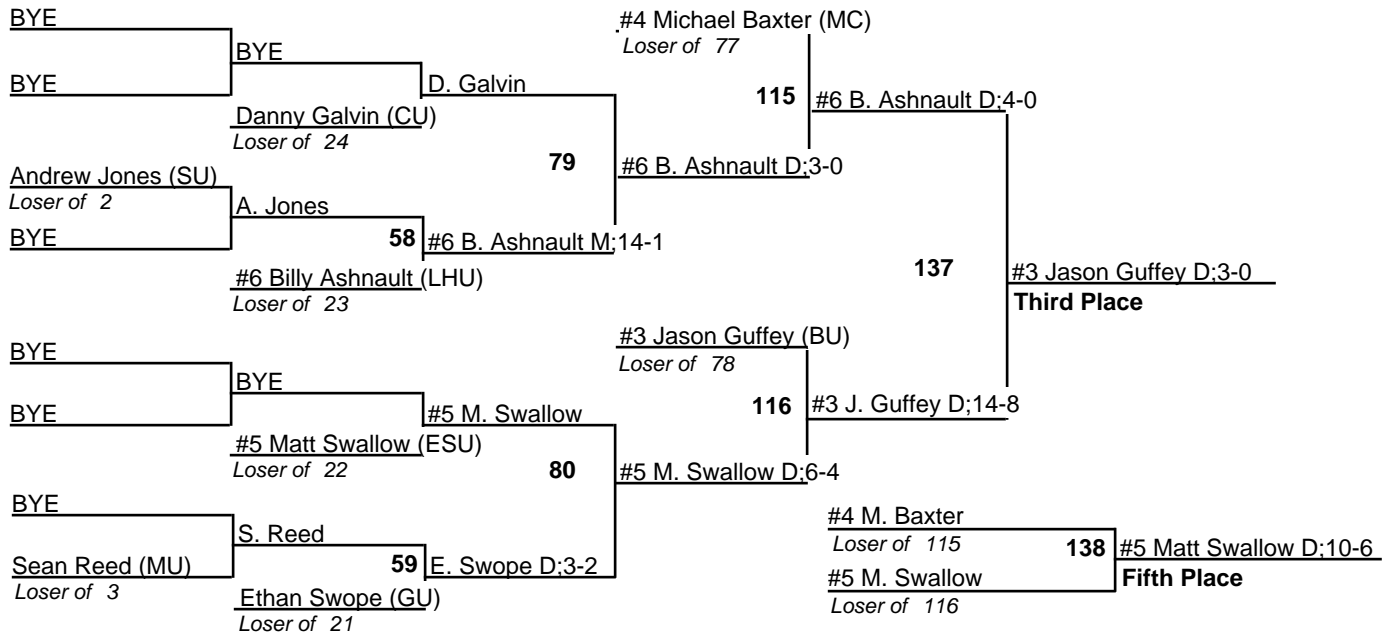

2008 PSAC Championships

Team Standings

Plc	Score	School	CH	WB	1	2	3	4	5	6
1	173.5	Edinboro University	0	0	7	2	0	1	0	0
2	108.0	Bloomsburg University	0	0	1	3	3	1	0	0
3	101.0	Clarion University	0	0	1	2	1	2	2	0
4	90.5	Lock Haven University	0	0	0	1	2	3	1	1
5	60.0	Mercyhurst College	0	0	0	0	0	1	3	3
6	59.0	Gannon University	0	0	0	1	1	1	1	1
7	54.0	East Stroudsburg University	0	0	0	1	1	1	2	0
8	46.0	Kutztown University	0	0	1	0	0	0	1	2
9	29.5	Shippensburg University	0	0	0	0	1	0	0	2
10	23.0	Millersville University	0	0	0	0	1	0	0	1

2008 PSAC Championships

125

2008 PSAC Championships

2008 PSAC Championships

2008 PSAC Championships

2008 PSAC Championships

2008 PSAC Championships

2008 PSAC Championships