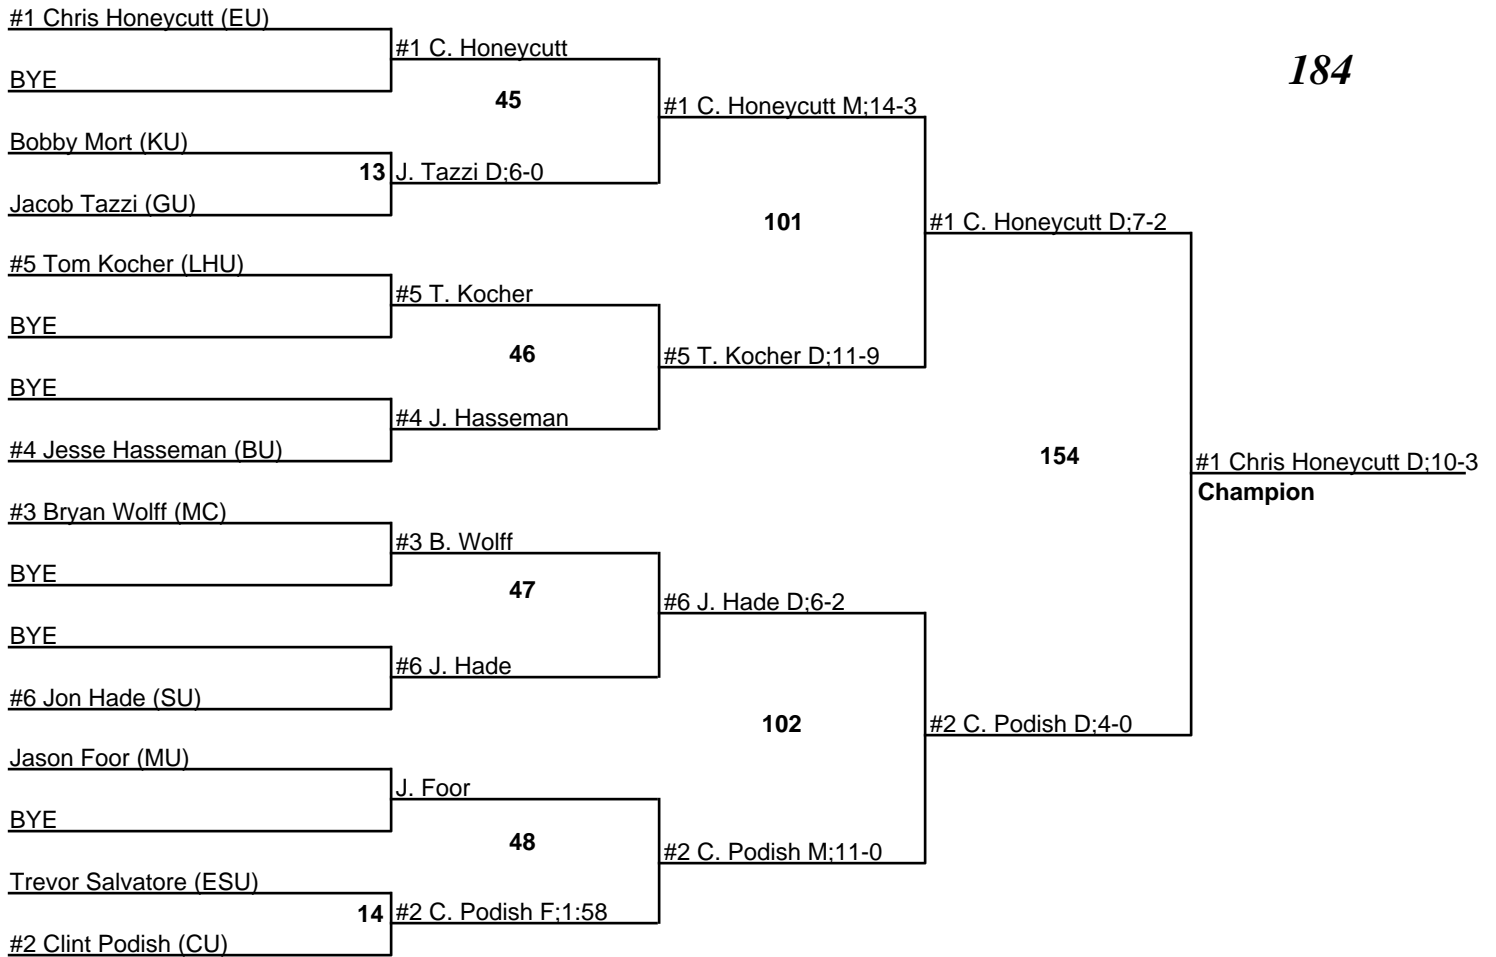

2008 PSAC Championships

125

2008 PSAC Championships

2008 PSAC Championships

2008 PSAC Championships

2008 PSAC Championships

2008 PSAC Championships

2008 PSAC Championships