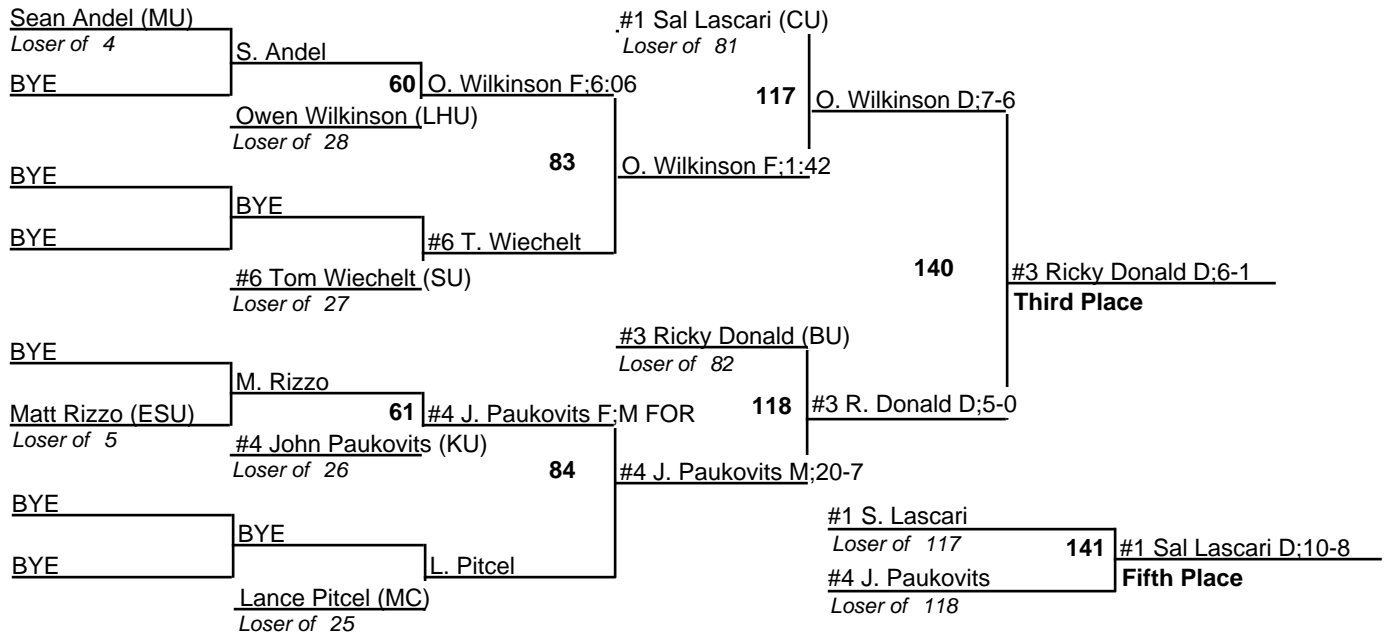

2008 PSAC Championships

125

2008 PSAC Championships

2008 PSAC Championships

2008 PSAC Championships

2008 PSAC Championships

2008 PSAC Championships

2008 PSAC Championships