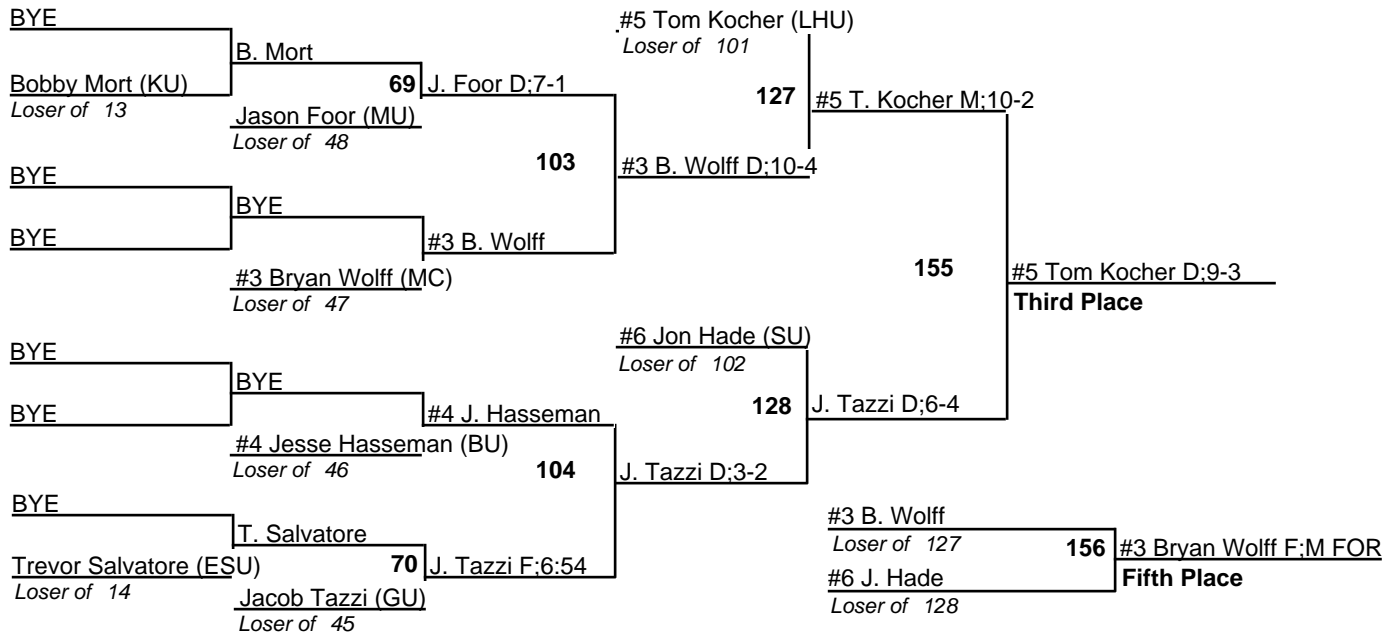

2008 PSAC Championships

125

2008 PSAC Championships

2008 PSAC Championships

2008 PSAC Championships

2008 PSAC Championships

2008 PSAC Championships

2008 PSAC Championships