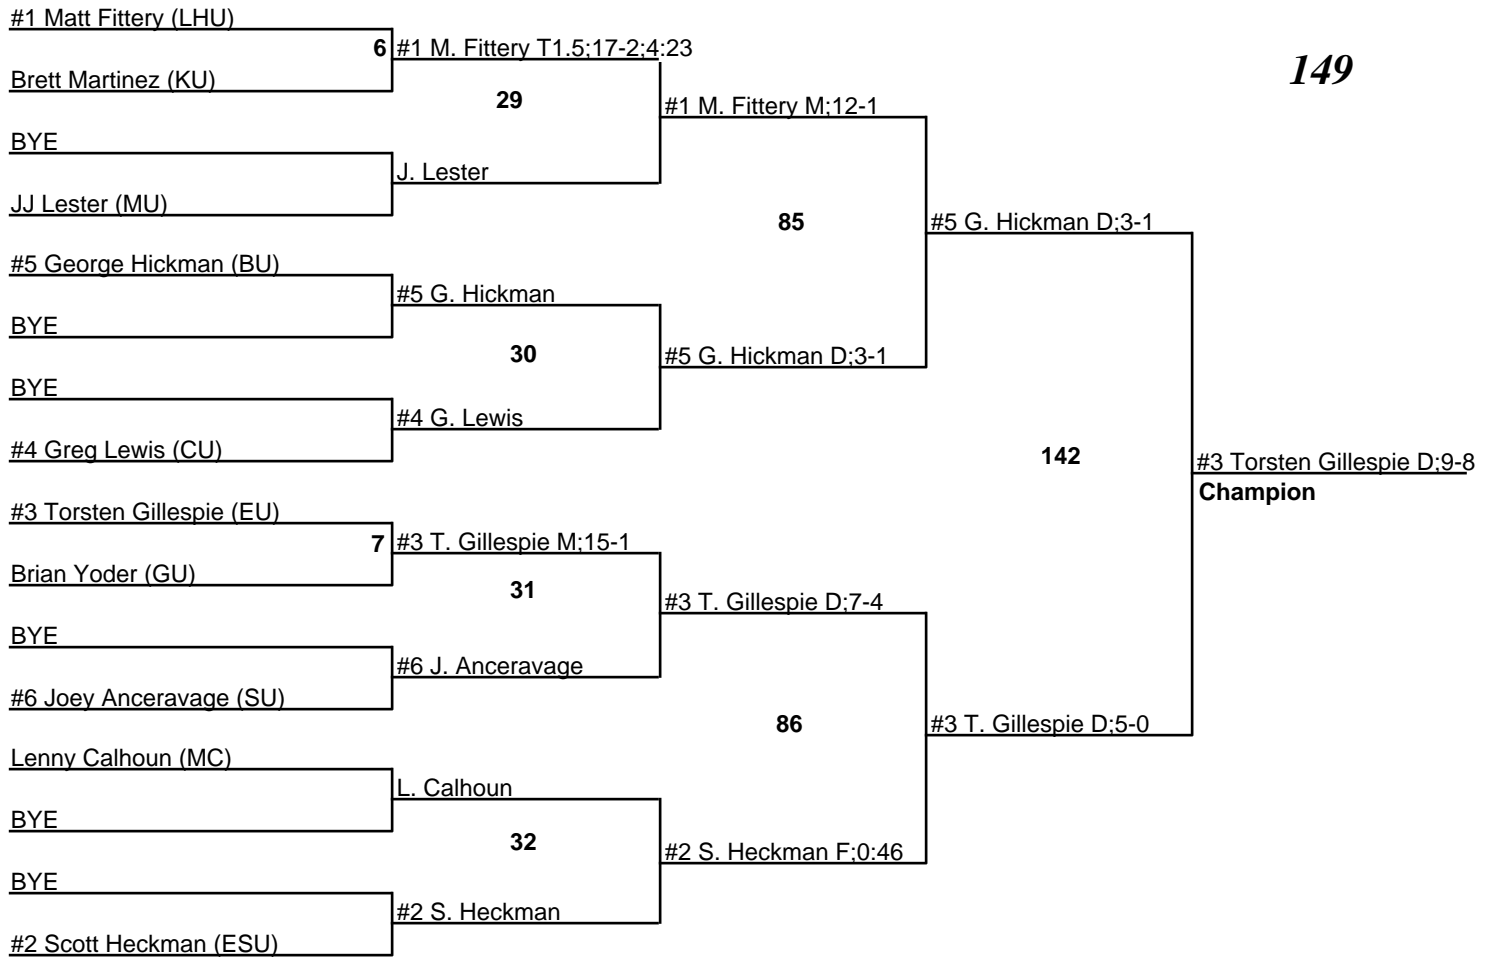

2008 PSAC Championships

125

2008 PSAC Championships

2008 PSAC Championships

2008 PSAC Championships

2008 PSAC Championships

2008 PSAC Championships

2008 PSAC Championships