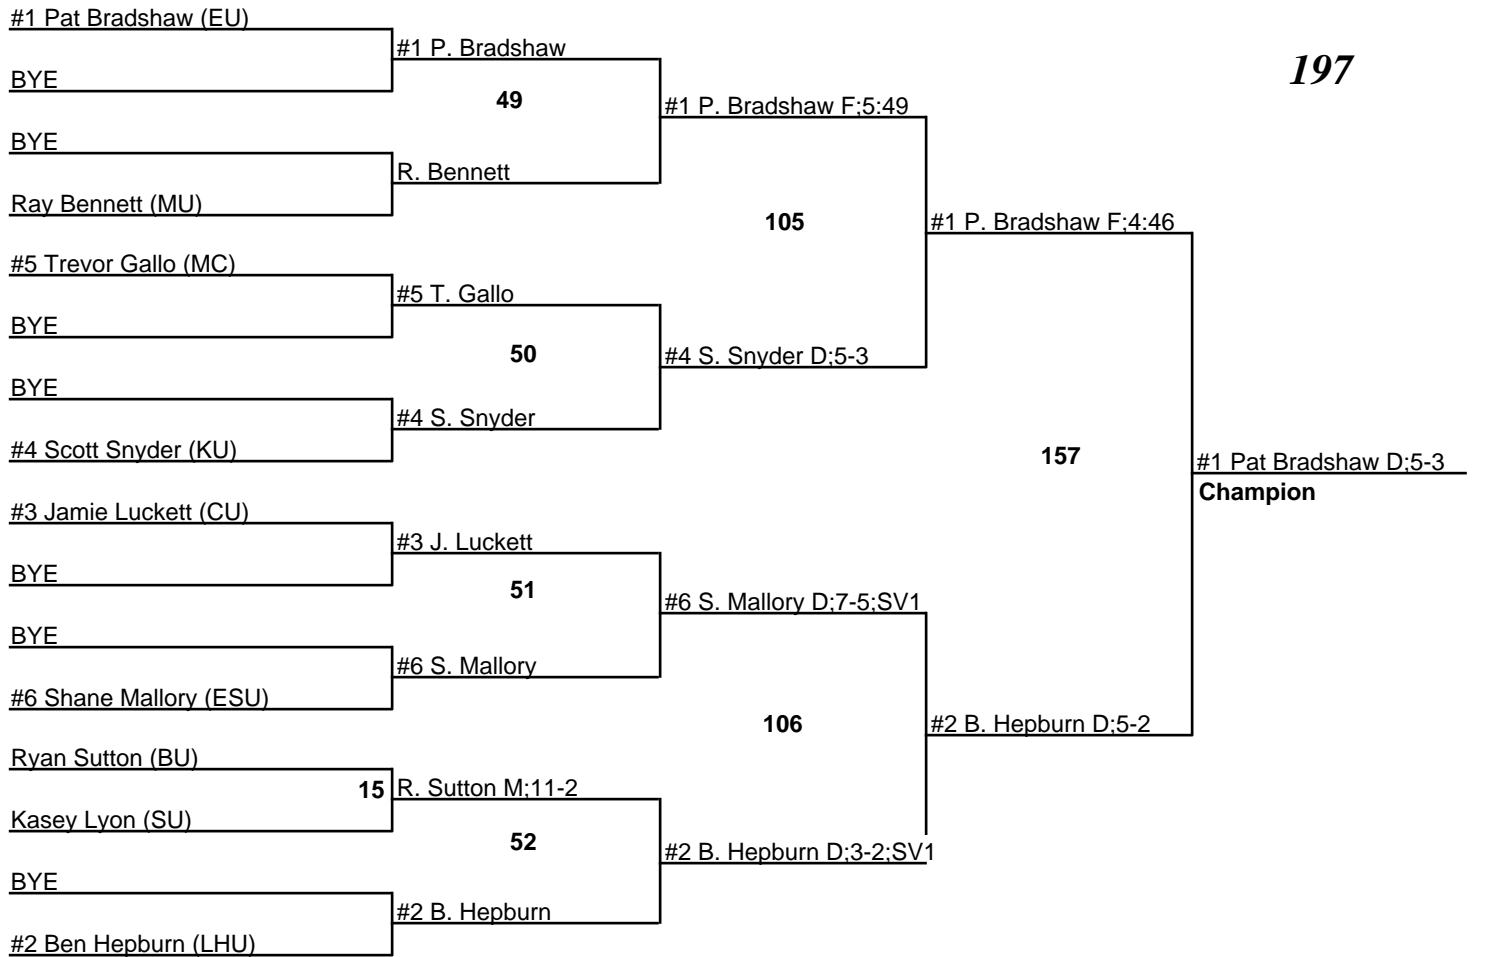

2008 PSAC Championships

125

2008 PSAC Championships

2008 PSAC Championships

2008 PSAC Championships

2008 PSAC Championships

2008 PSAC Championships

2008 PSAC Championships