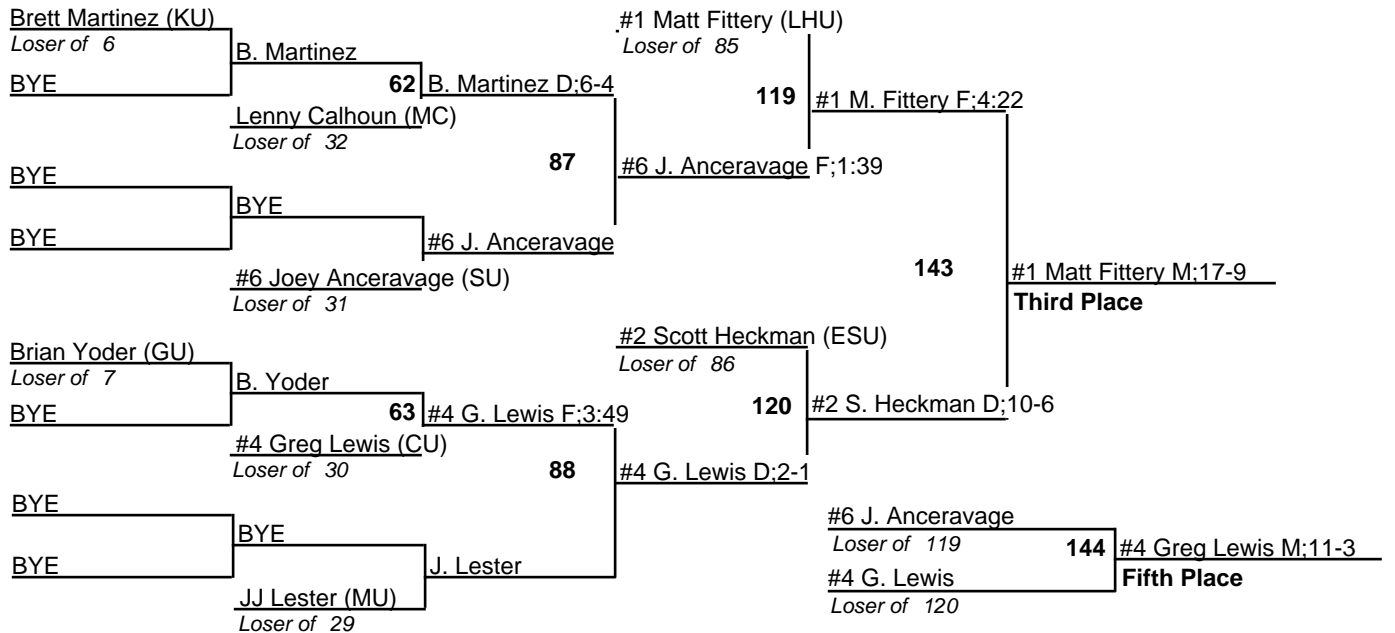

2008 PSAC Championships

125

2008 PSAC Championships

2008 PSAC Championships

2008 PSAC Championships

2008 PSAC Championships

2008 PSAC Championships

2008 PSAC Championships