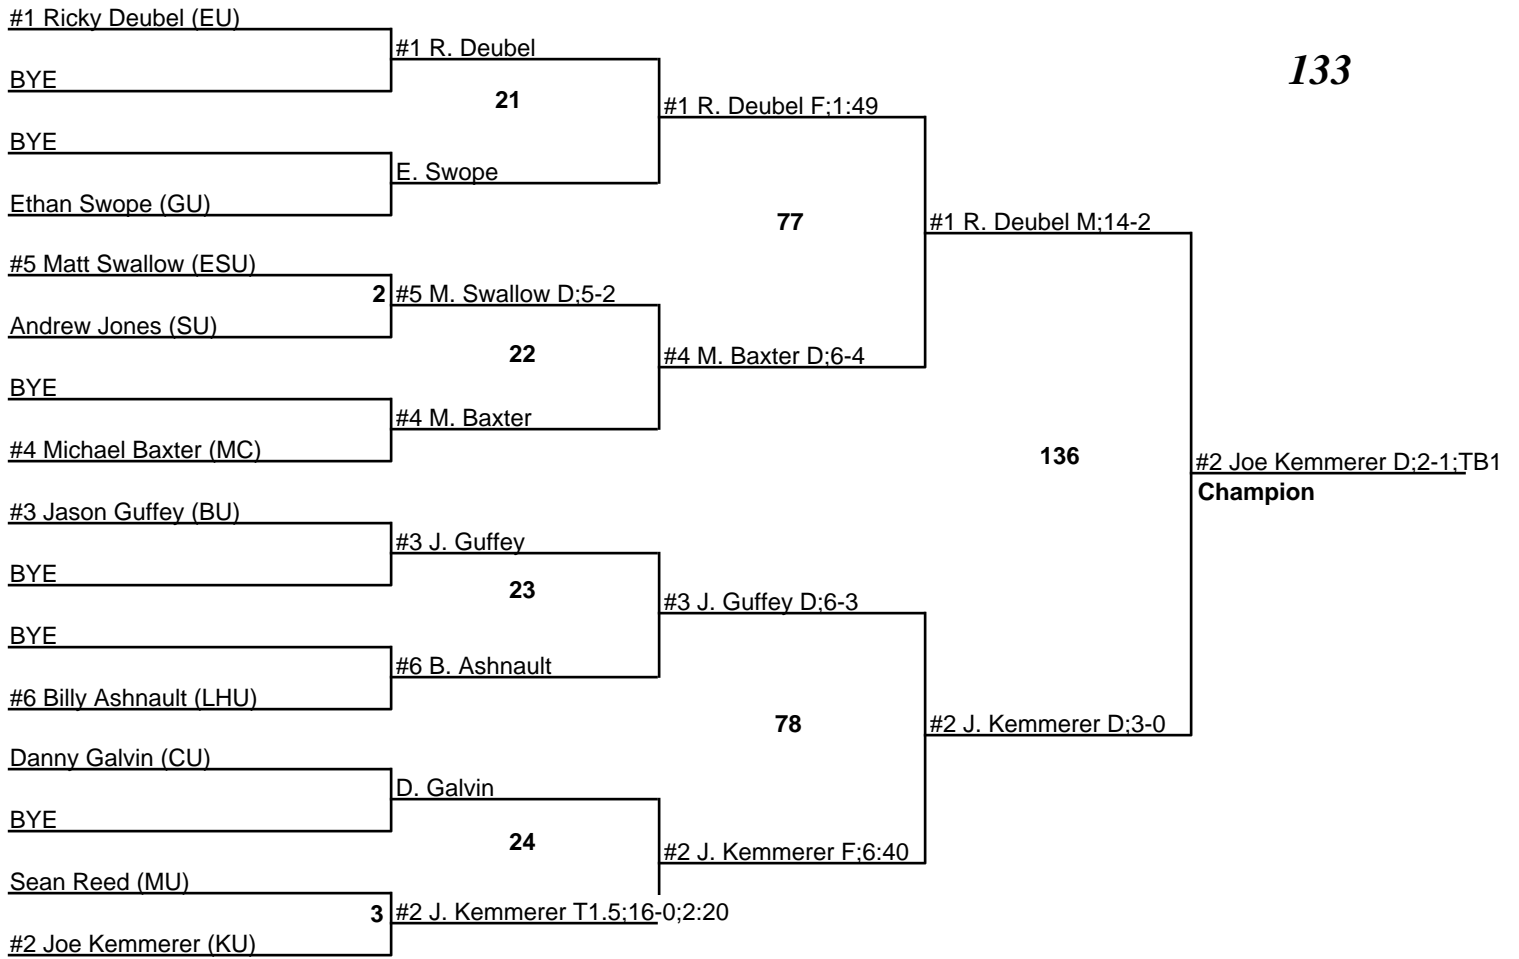

2008 PSAC Championships

Team Standings

Plc	Score	School	CH	WB	1	2	3	4	5	6
1	173.5	Edinboro University	0	0	7	2	0	1	0	0
2	108.0	Bloomsburg University	0	0	1	3	3	1	0	0
3	101.0	Clarion University	0	0	1	2	1	2	2	0
4	90.5	Lock Haven University	0	0	0	1	2	3	1	1
5	60.0	Mercyhurst College	0	0	0	0	0	1	3	3
6	59.0	Gannon University	0	0	0	1	1	1	1	1
7	54.0	East Stroudsburg University	0	0	0	1	1	1	2	0
8	46.0	Kutztown University	0	0	1	0	0	0	1	2
9	29.5	Shippensburg University	0	0	0	0	1	0	0	2
10	23.0	Millersville University	0	0	0	0	1	0	0	1

2008 PSAC Championships

125

2008 PSAC Championships

2008 PSAC Championships

2008 PSAC Championships

2008 PSAC Championships

2008 PSAC Championships

2008 PSAC Championships