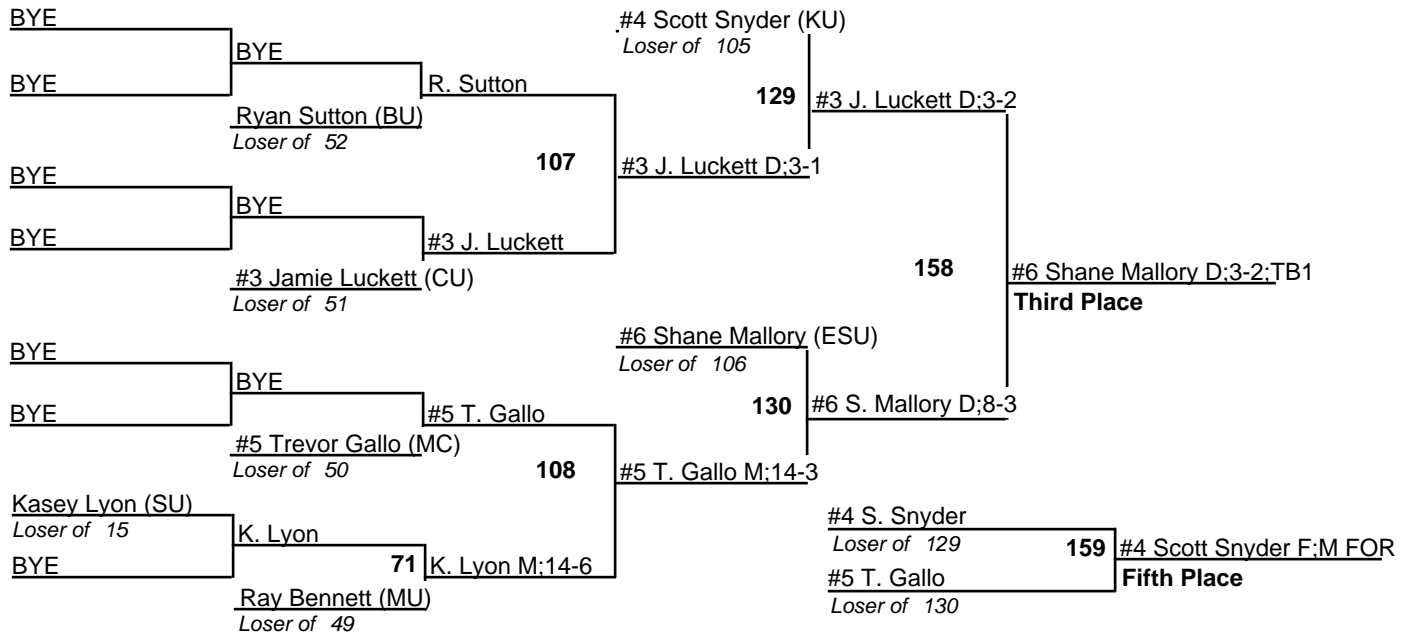

2008 PSAC Championships

Team Standings

Plc	Score	School	CH	WB	1	2	3	4	5	6
1	173.5	Edinboro University	0	0	7	2	0	1	0	0
2	108.0	Bloomsburg University	0	0	1	3	3	1	0	0
3	101.0	Clarion University	0	0	1	2	1	2	2	0
4	90.5	Lock Haven University	0	0	0	1	2	3	1	1
5	60.0	Mercyhurst College	0	0	0	0	0	1	3	3
6	59.0	Gannon University	0	0	0	1	1	1	1	1
7	54.0	East Stroudsburg University	0	0	0	1	1	1	2	0
8	46.0	Kutztown University	0	0	1	0	0	0	1	2
9	29.5	Shippensburg University	0	0	0	0	1	0	0	2
10	23.0	Millersville University	0	0	0	0	1	0	0	1

2008 PSAC Championships

125

2008 PSAC Championships

2008 PSAC Championships

2008 PSAC Championships

2008 PSAC Championships

2008 PSAC Championships

2008 PSAC Championships