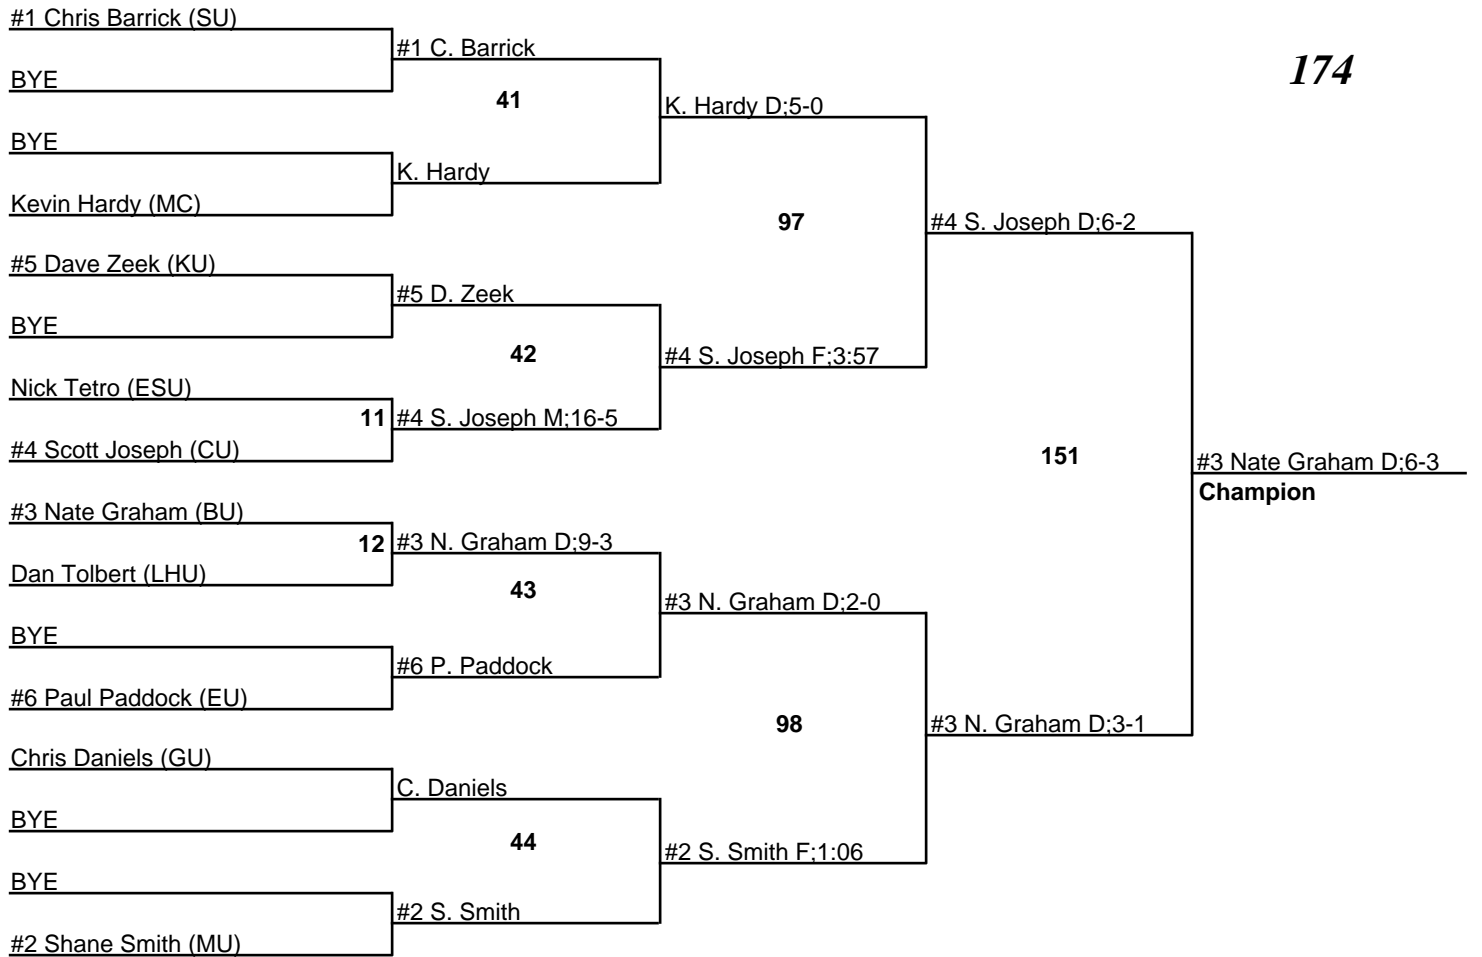

2008 PSAC Championships

Team Standings

Plc	Score	School	CH	WB	1	2	3	4	5	6
1	173.5	Edinboro University	0	0	7	2	0	1	0	0
2	108.0	Bloomsburg University	0	0	1	3	3	1	0	0
3	101.0	Clarion University	0	0	1	2	1	2	2	0
4	90.5	Lock Haven University	0	0	0	1	2	3	1	1
5	60.0	Mercyhurst College	0	0	0	0	0	1	3	3
6	59.0	Gannon University	0	0	0	1	1	1	1	1
7	54.0	East Stroudsburg University	0	0	0	1	1	1	2	0
8	46.0	Kutztown University	0	0	1	0	0	0	1	2
9	29.5	Shippensburg University	0	0	0	0	1	0	0	2
10	23.0	Millersville University	0	0	0	0	1	0	0	1

2008 PSAC Championships

125

2008 PSAC Championships

2008 PSAC Championships

2008 PSAC Championships

2008 PSAC Championships

2008 PSAC Championships

2008 PSAC Championships